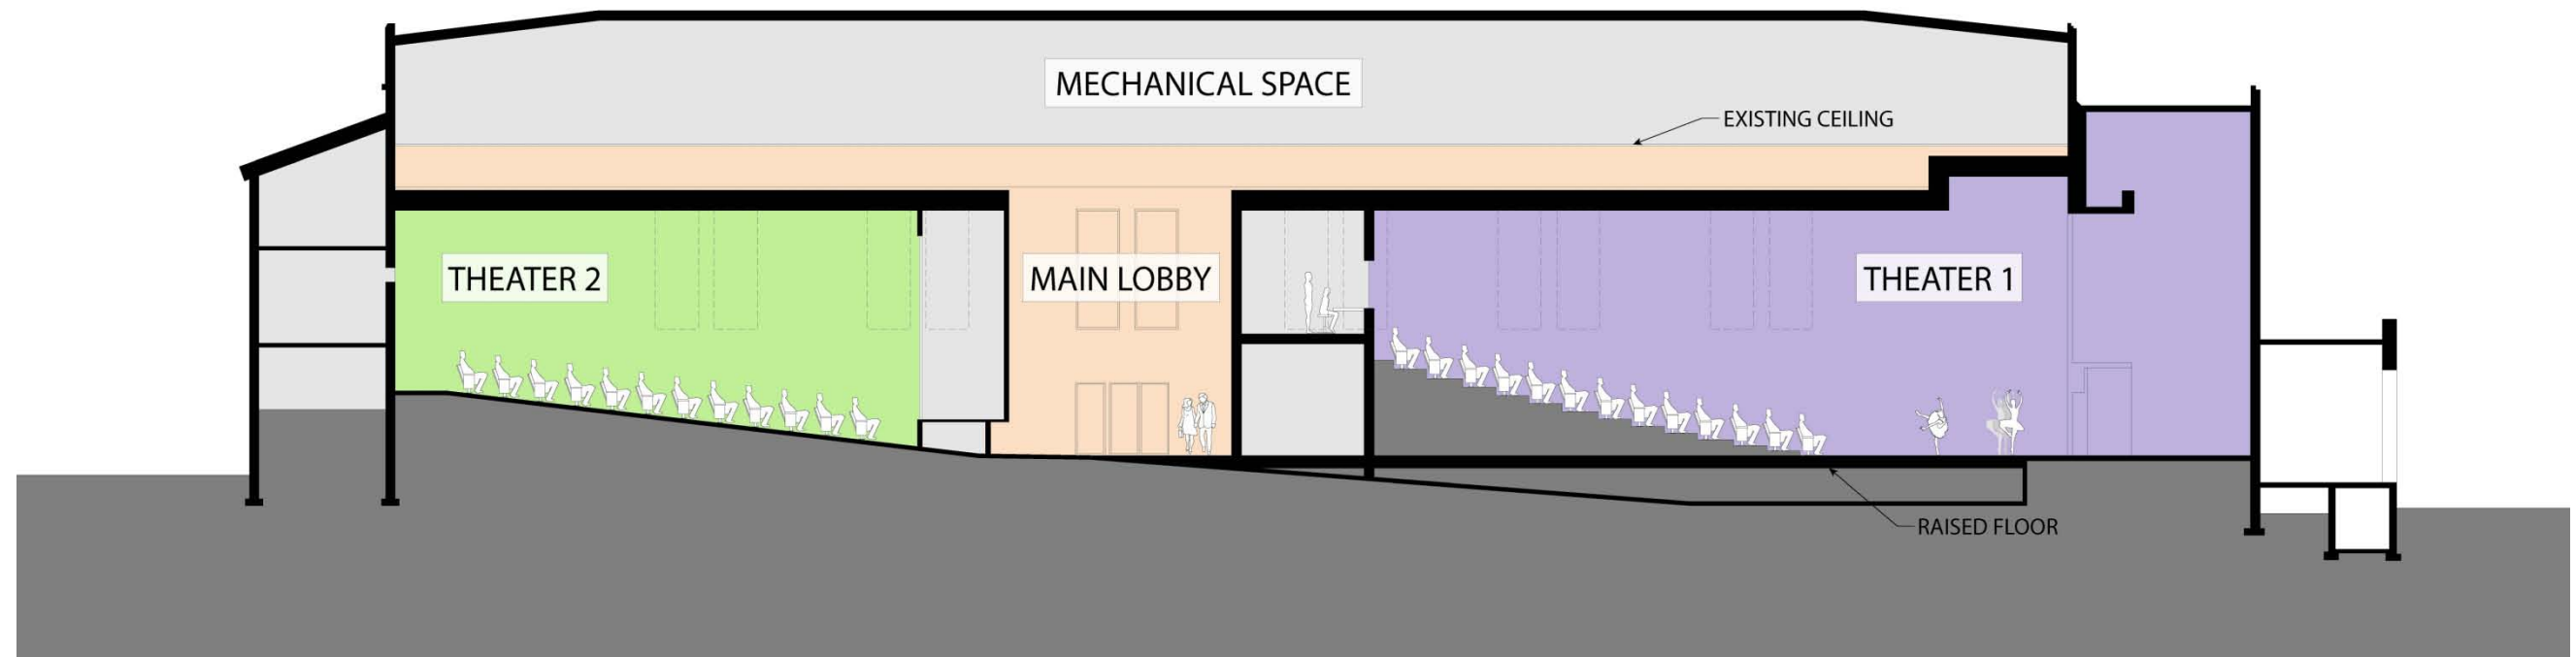

*for the NTC Promenade and San Diego*

02.15.11

**CASE STUDY** - *Musee de l'Orangerie, Paris, France*

FLOOR PLAN

LUCE THEATER Concept Development

for the NTC Promenade and San Diego

02.15.11

SECTION 1

SECTION 2

**LUCE THEATER** *Concept Development*

*for the NTC Promenade and San Diego*

02.15.11

**LUCE THEATER** *Concept Development*

**MAIN LOBBY RENDERING**

*for the NTC Promenade and San Diego*

02.15.11

*LUCE THEATER* Concept Development

*THEATER #1 RENDERING*

*for the NTC Promenade and San Diego*

02.15.11

obr |||