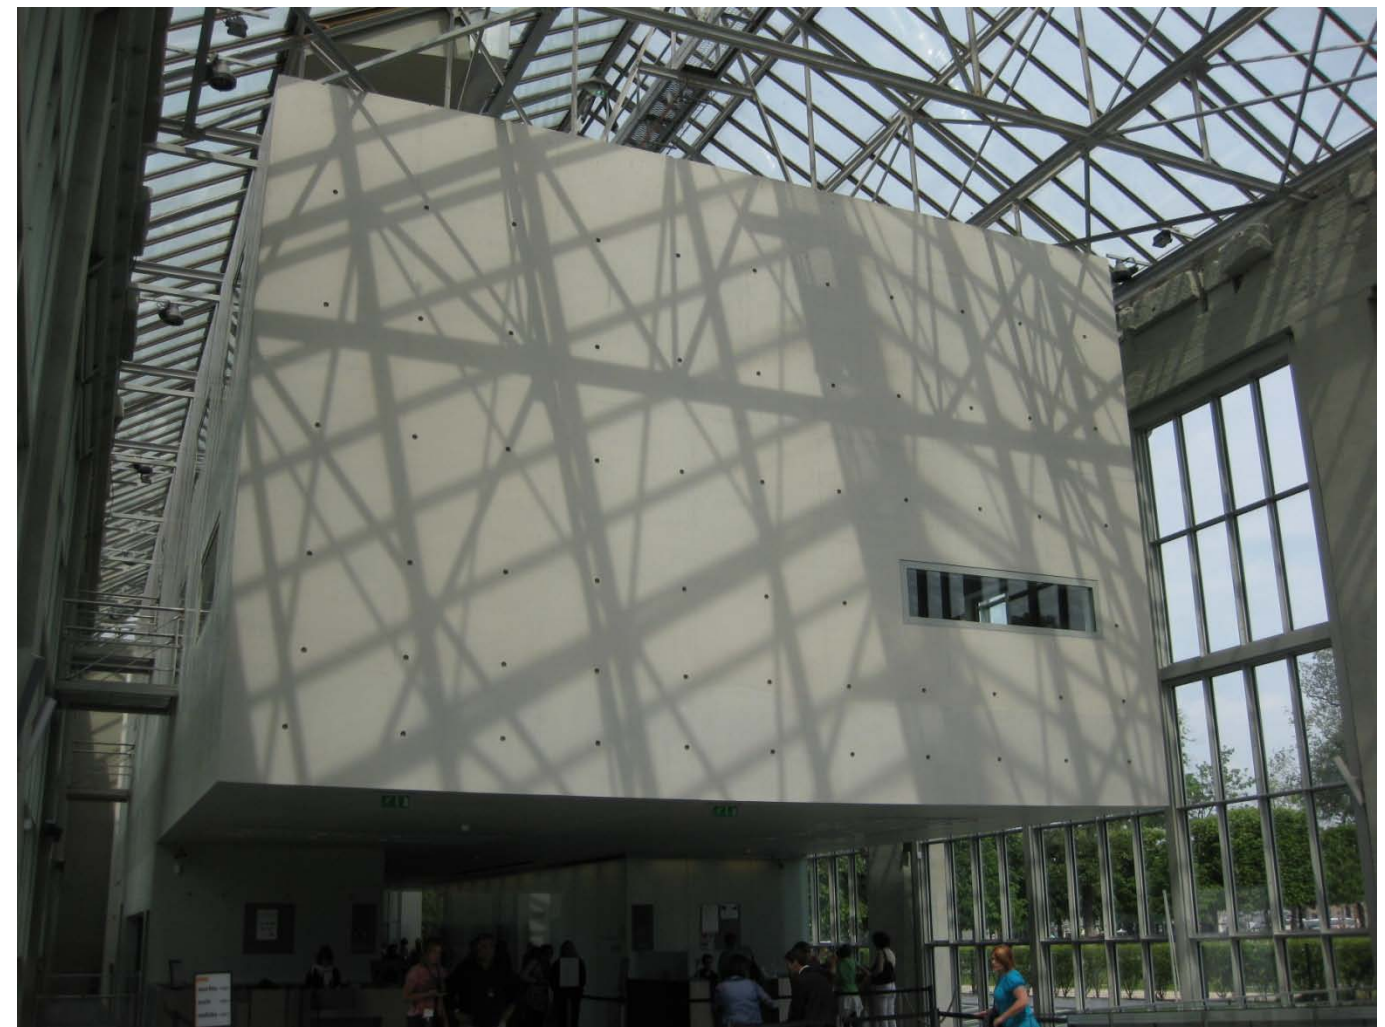

**LUCE THEATER** *Concept Development*

*for the NTC Promenade and San Diego*

02.15.11

**LUCE THEATER** *Concept Development*

*for the NTC Promenade and San Diego*

02.15.11

*Existing Conditions*

**LUCE THEATER** *Concept Development*

*for the NTC Promenade and San Diego*

02.15.11

**CASE STUDY** - *Musee de l'Orangerie, Paris, France*

FLOOR PLAN

LUCE THEATER Concept Development

for the NTC Promenade and San Diego

02.15.11

SECTION 1