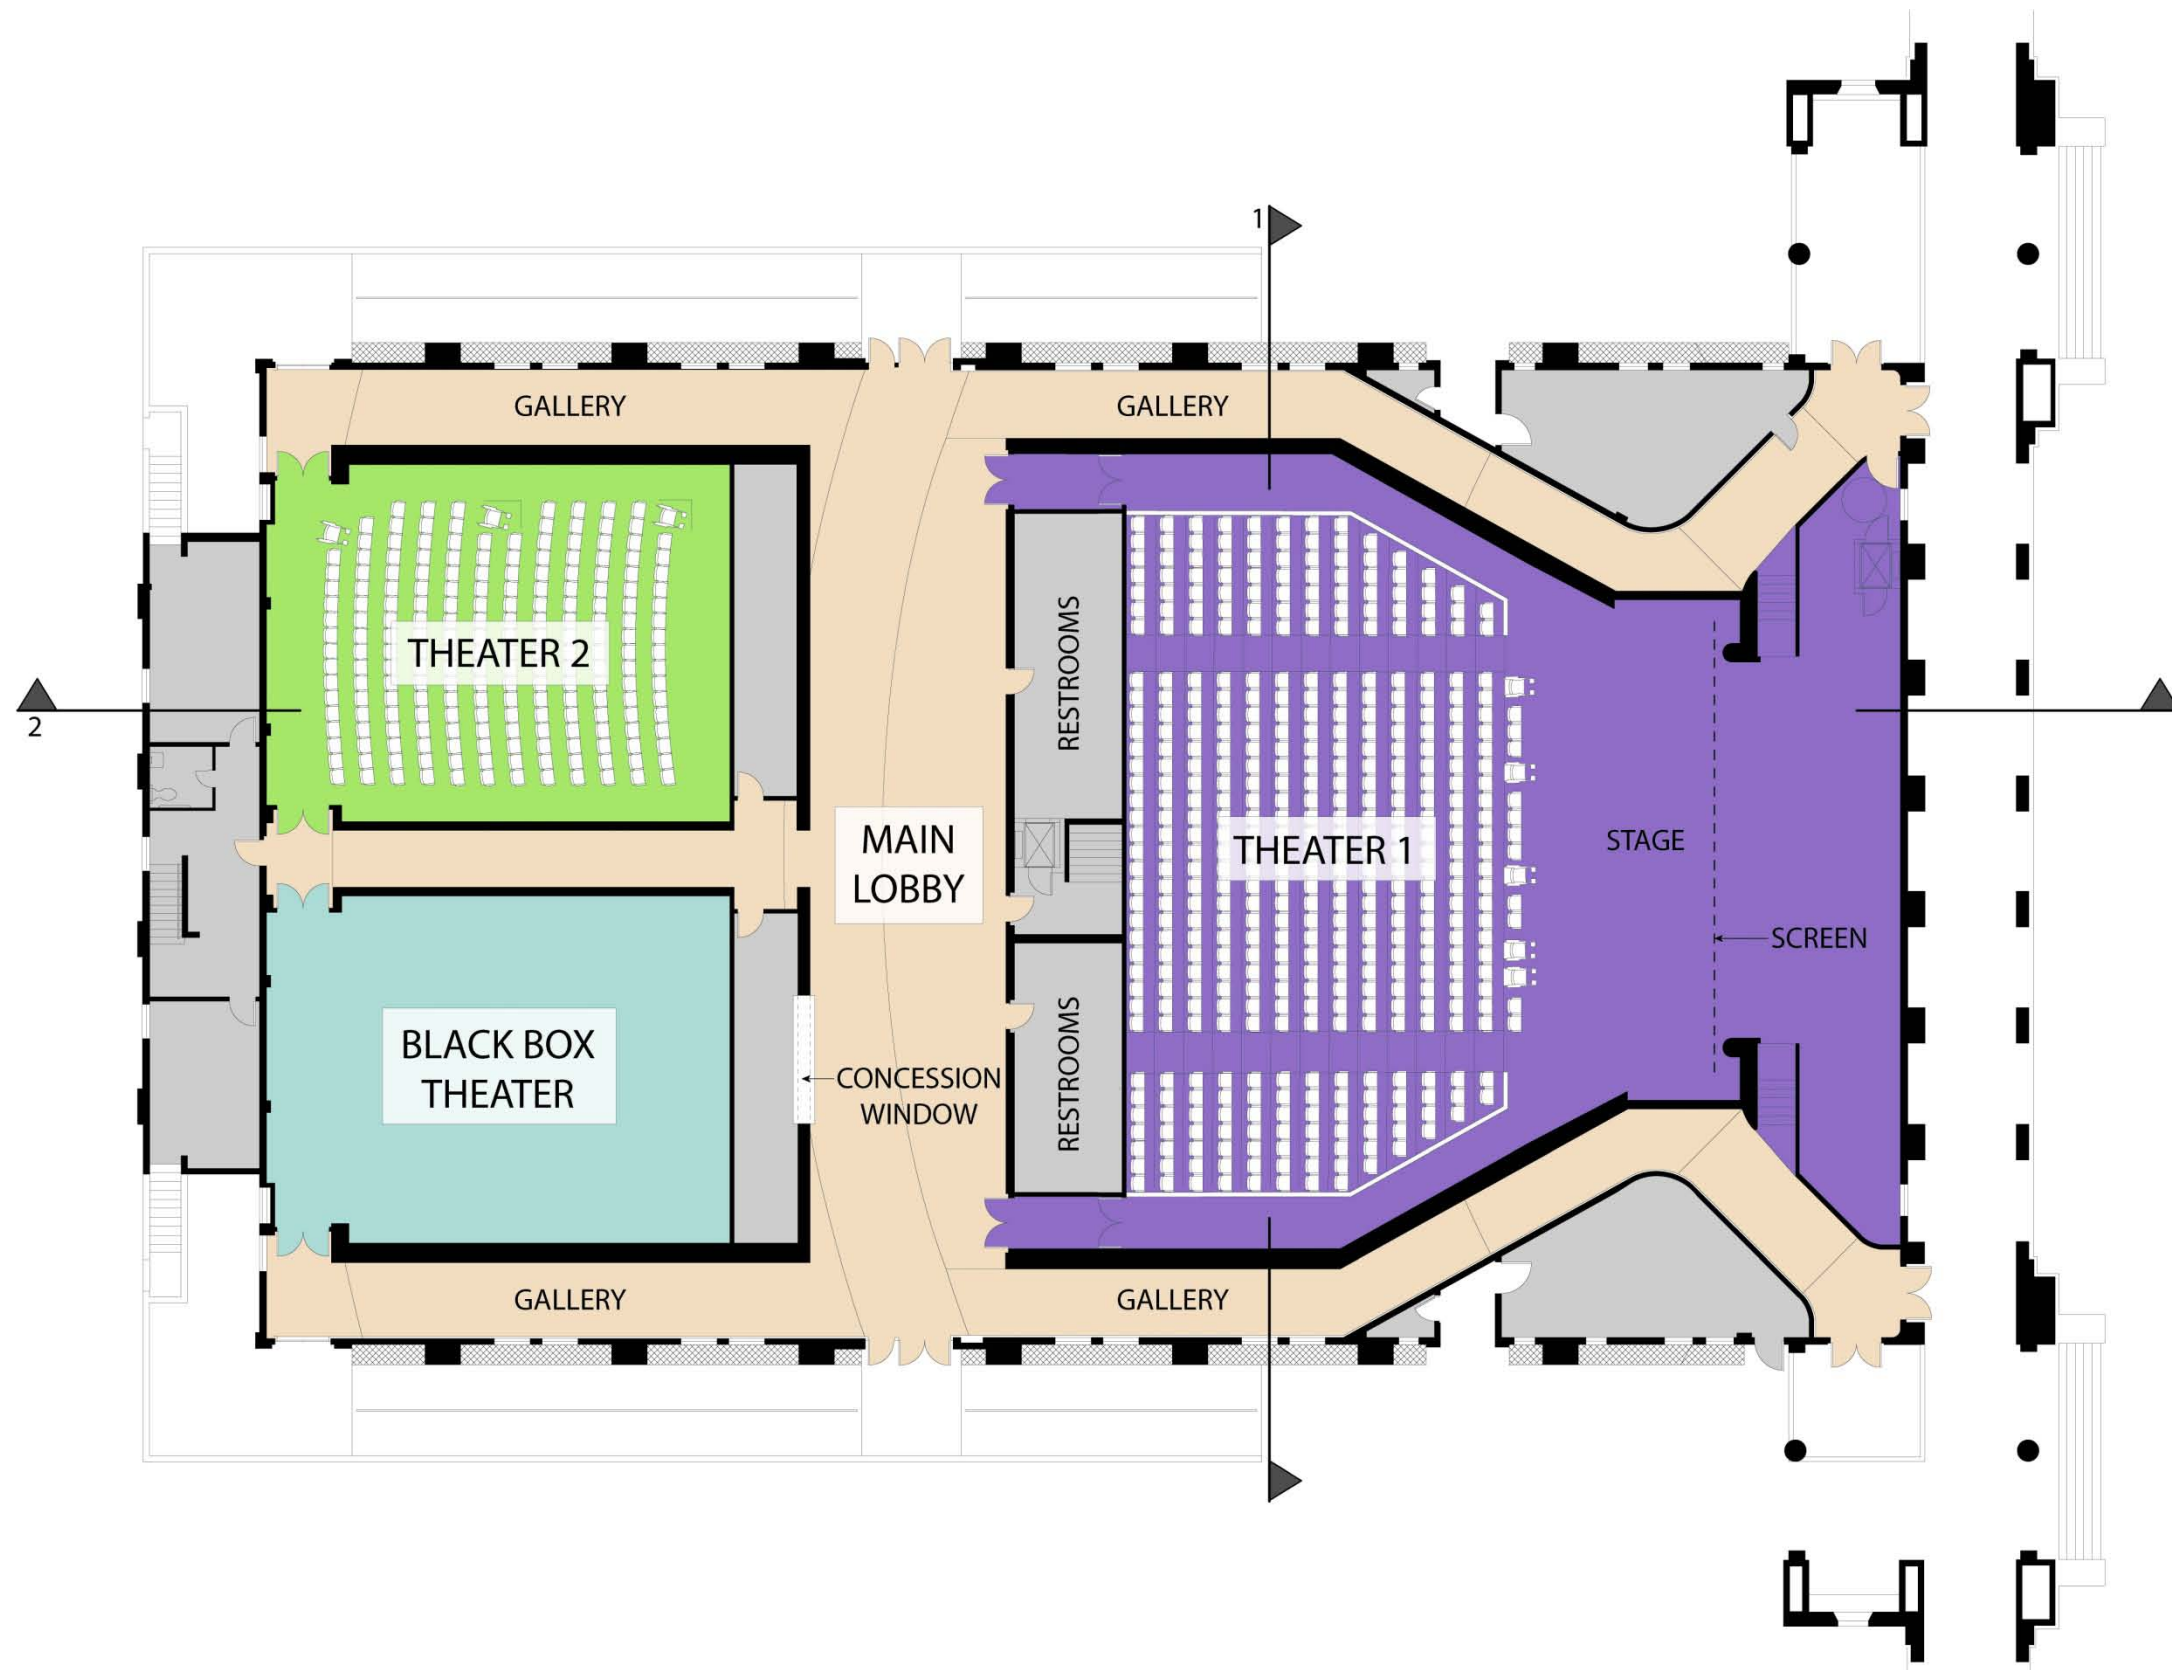

**LUCE THEATER** *Concept Development*

*for the NTC Promenade and San Diego*

02.15.11

**LUCE THEATER** *Concept Development*

*for the NTC Promenade and San Diego*

02.15.11

*Existing Conditions*

**LUCE THEATER** *Concept Development*

*for the NTC Promenade and San Diego*

02.15.11

**CASE STUDY** - *Musee de l'Orangerie, Paris, France*

FLOOR PLAN

LUCE THEATER Concept Development

for the NTC Promenade and San Diego

02.15.11

SECTION 1

SECTION 2

**LUCE THEATER** *Concept Development*

*for the NTC Promenade and San Diego*

02.15.11

**LUCE THEATER** *Concept Development*

**MAIN LOBBY RENDERING**

*for the NTC Promenade and San Diego*

02.15.11

*LUCE THEATER* Concept Development

*THEATER #1 RENDERING*

*for the NTC Promenade and San Diego*

02.15.11

obr |||