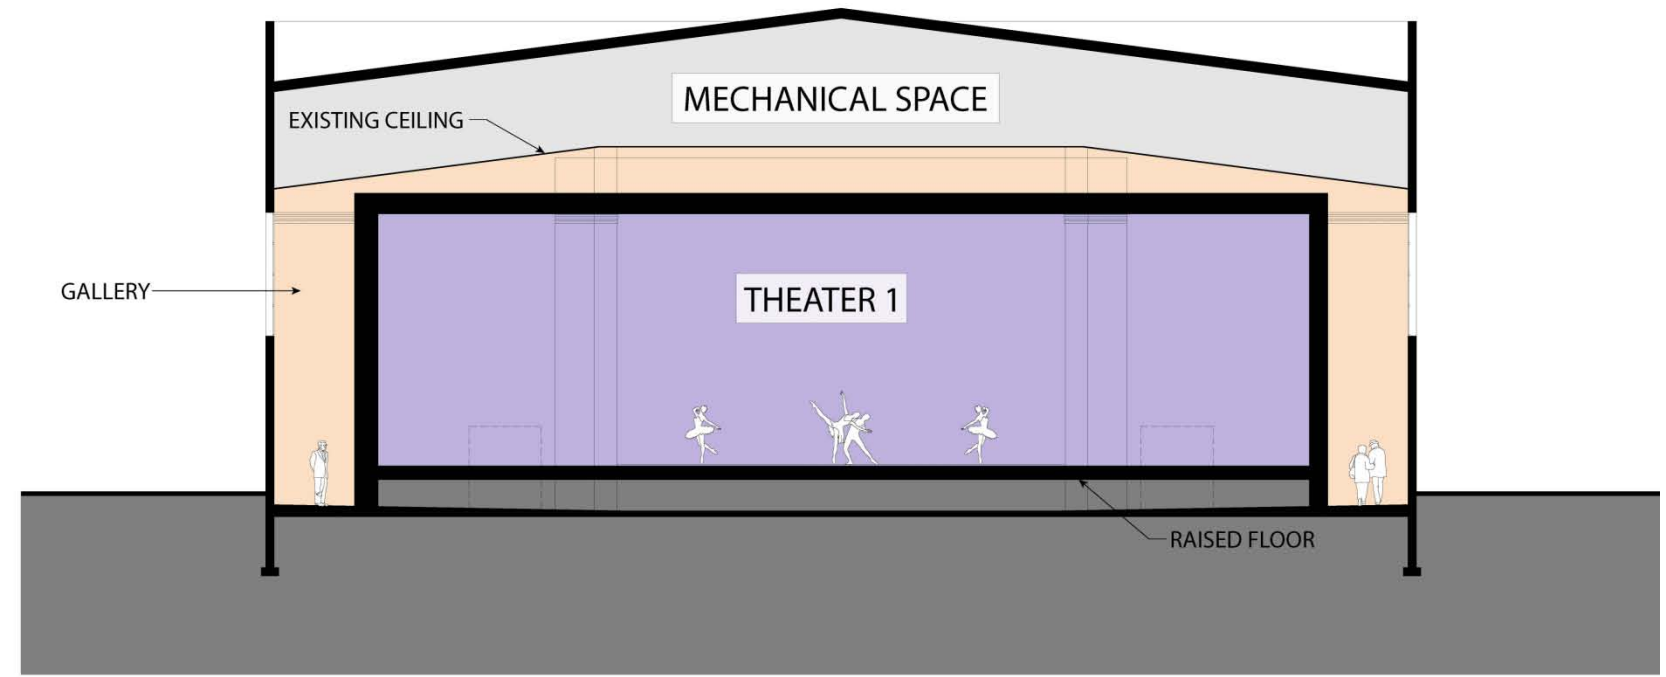

*for the NTC Promenade and San Diego*

02.15.11

**CASE STUDY** - *Musee de l'Orangerie, Paris, France*

FLOOR PLAN

LUCE THEATER Concept Development

for the NTC Promenade and San Diego

02.15.11

SECTION 1

SECTION 2

**LUCE THEATER** *Concept Development*

*for the NTC Promenade and San Diego*

02.15.11

**LUCE THEATER** *Concept Development*

**MAIN LOBBY RENDERING**

*for the NTC Promenade and San Diego*

02.15.11

*LUCE THEATER* Concept Development

*THEATER #1 RENDERING*

*for the NTC Promenade and San Diego*

02.15.11

obr |||