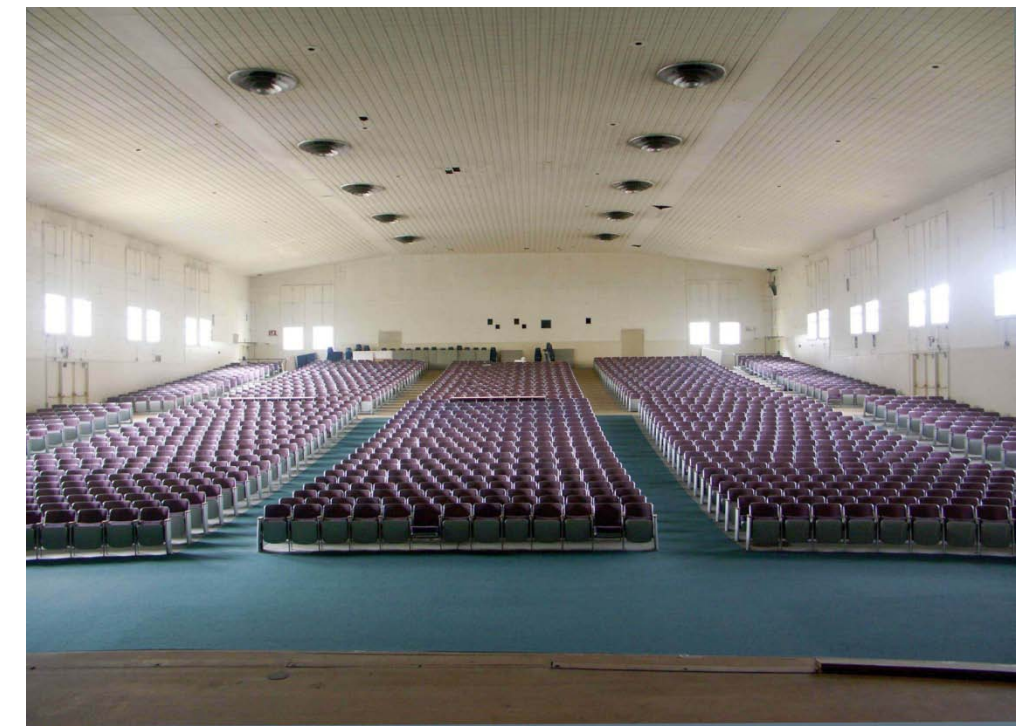

LUCE THEATER *Concept Development*

for the NTC Promenade and San Diego

02.15.11

Existing Conditions